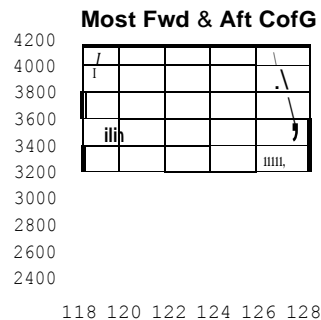

AIRCRAFT CONFIGURATIONS

WEIGHT & BALANCE CONFIGURATION NO. 1

Purpose: To Establish a Basic Aircraft Configuration
Refer to the equipment list

	Longitudinal			Lateral	
	Weight	Arm	Moment	Arm	Moment!
Empty Weight as per W & B: Amendment #2	2454.3	129.54	317941.2	0.19	465.2
New Empty Weight	2454.3	129.54	317941.2	0.19	465.2
Most Forward C of G	● 3487.3	119.72	417506.2	0.28	975.16
Most Aft C of G	● 3276.7	126.66	415034.0	0.87	2845.2

WEIGHT & BALANCE CONFIGURATION NO. 2

Purpose: Addition of Bell Snow Deflectors

	Longitudinal			Lateral	
	Weight	Arm	Moment	Arm	Moment!
Empty Weight as per W & B: Amendment #2	2454.3	129.54	317941.2	0.19	465.2
Add Snow Deflector	0.2	48.00	9.6	0.00	0.0
New Empty Weight	2454.5	129.54	317950.8	0.19	465.2
Most Forward C of G	● 3487.5	119.72	417515.8	0.28	975.16
Most Aft C of G	● 3276.9	126.66	415043.6	0.87	2845.2