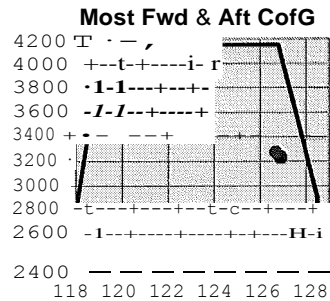

AIRCRAFT CONFIGURATIONS

WEIGHT & BALANCE CONFIGURATION NO. 1

Purpose: To Establish a Basic Aircraft Configuration
Refer to the equipment list

	Longitudinal			Lateral	
	Weight	Arm	Moment	Arm	Moment!
Empty Weight as per W & B: Amendment #2	2454.3	129.54	317941.2	0.19	465.2
New Empty Weight	2454.3	129.54	317941.2	0.19	465.2
Most Forward C of G	● 3487.3	119.72	417506.2	0.28	975.16
Most Aft C of G	● 3276.7	126.66	415034.0	0.87	2845.2

WEIGHT & BALANCE CONFIGURATION NO. 2

Purpose: Addition of Bell Snow Deflectors

	Longitudinal			Lateral	
	Weight	Arm	Moment	Arm	Moment!
Empty Weight as per W & B: Amendment #2	2454.3	129.54	317941.2	0.19	465.2
Add Snow Deflector	0.2	48.00	9.6	0.00	0.0
New Empty Weight	2454.5	129.54	317950.8	0.19	465.2
Most Forward C of G	● 3487.5	119.72	417515.8	0.28	975.16
Most Aft C of G	● 3276.9	126.66	415043.6	0.87	2845.2